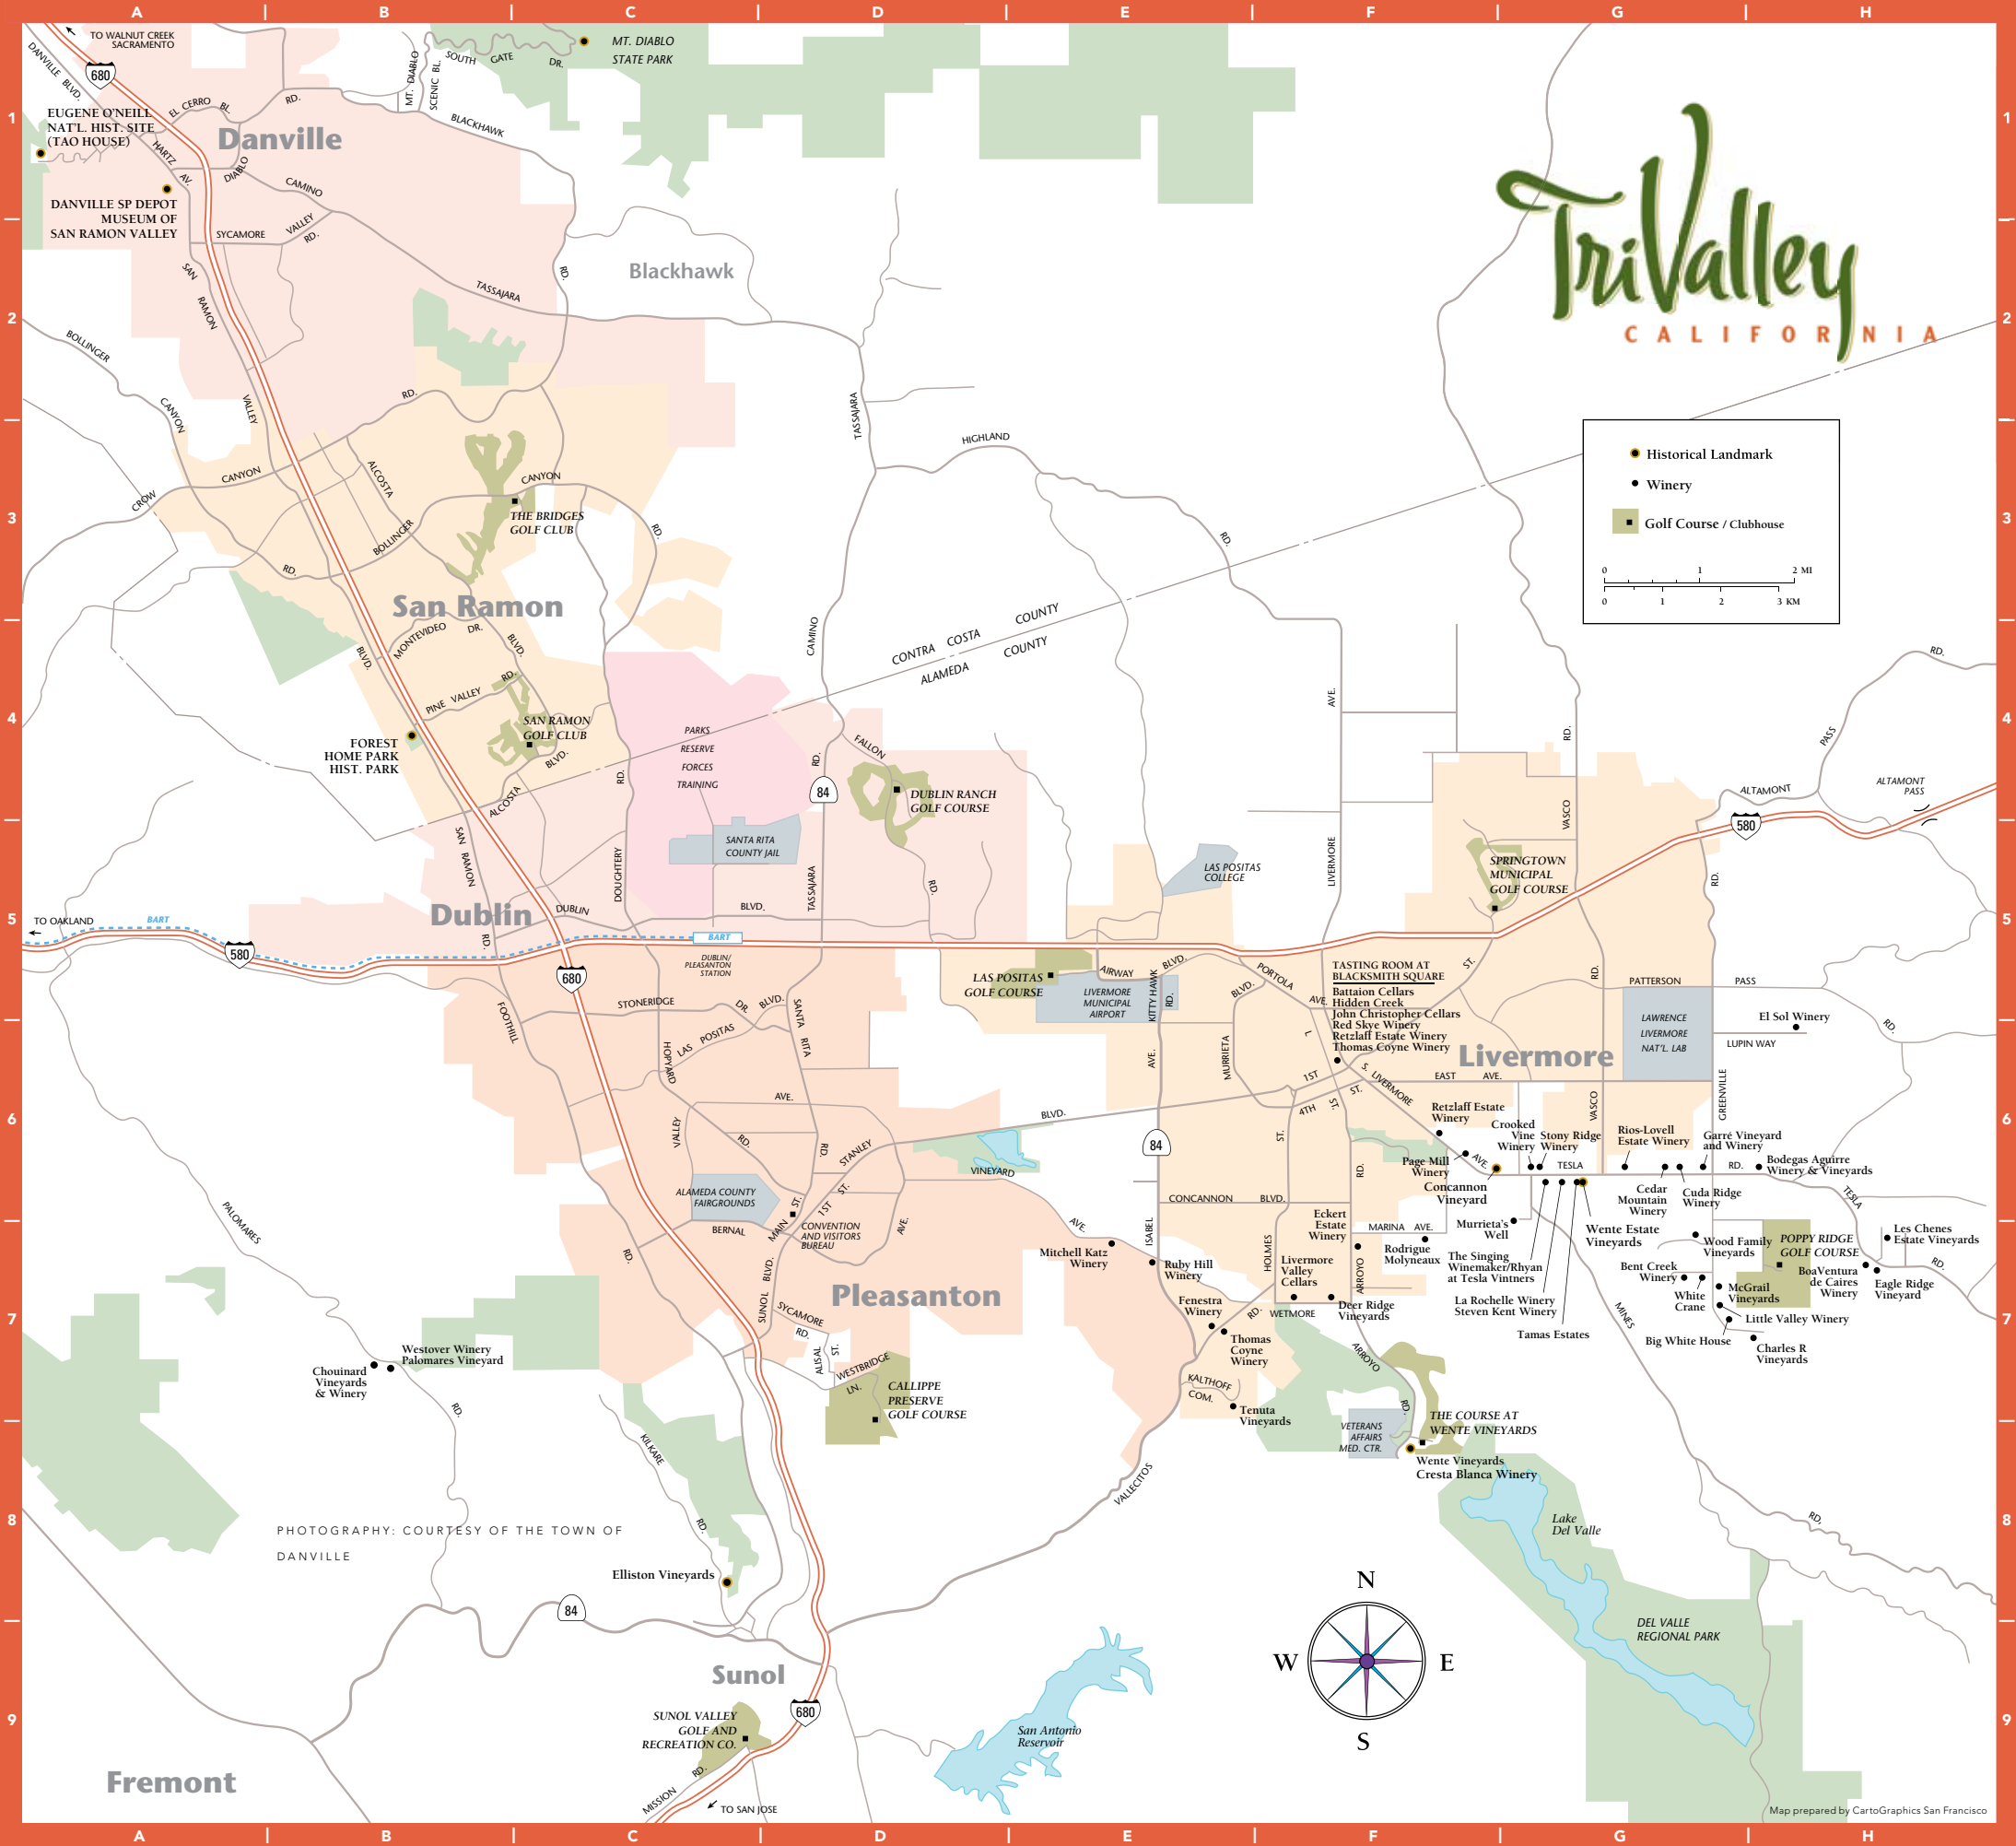

travel essentials

Historic Landmarks

- F-6 **Concannon Vineyard**
4590 Tesla Rd., Livermore
- F-8 **Cresta Blanca Winery**
5050 Arroyo Rd., Livermore
- C-1 **Mt. Diablo**
Mount Diablo State Park
(on summit, 4.5 mi E of ranger station)
South Gate Rd., Danville
- A-1 **Danville Southern Pacific Railroad Depot**
Museum of San Ramon Valley
355 Railroad Ave., Danville
- C-8 **Elliston Vineyards**
463 and 341 Kilkare Rd., Sunol
- A-1 **Eugene O'Neill National Historic Site**
1000 Kuss Rd., Danville
- B-4 **Forest Home Farms**
19953 San Ramon Valley Blvd., San Ramon
- G-7 **Wente Bros. Winery**
5565 Tesla Rd., Livermore

TriValley
CALIFORNIA

● Historical Landmark
● Winery
■ Golf Course / Clubhouse

0 1 2 MI
 0 1 2 3 KM

PHOTOGRAPHY: COURTESY OF THE TOWN OF DANVILLE